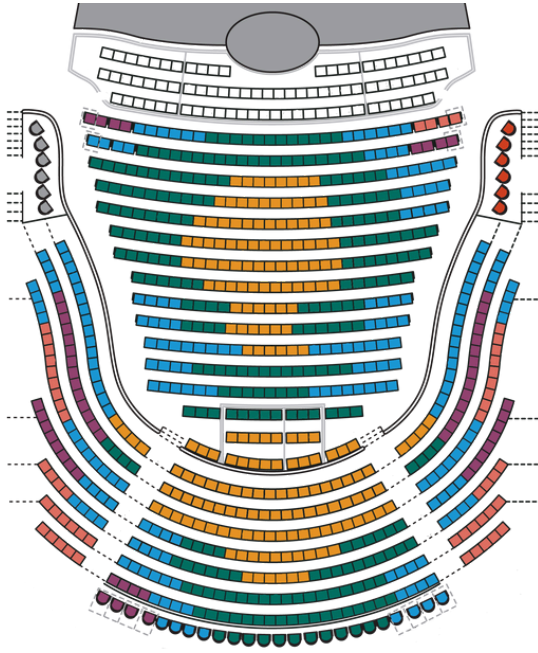

Renée and Henry Segerstrom Concert Hall, Costa Mesa

- P
- 1
- 2
- 3
- 4
- 5

Orchestra & Terrace (Level 1)

Box Circle (Level 2)

Dress Circle (Level 3)

Promenade Circle (Level 4)

Our Lady Queen of Angels, Newport Beach

- P
- 1
- 2

Main Entrance