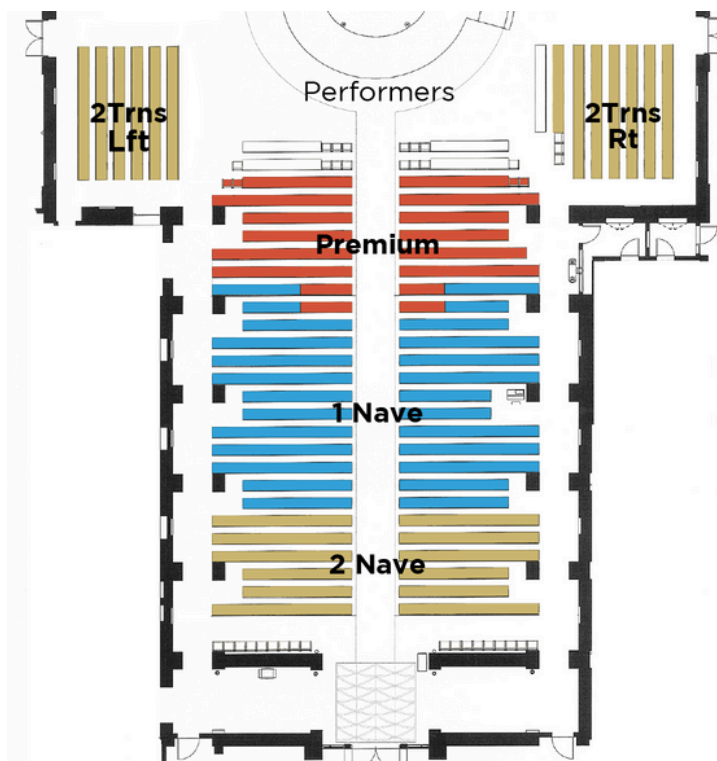

Renée and Henry Segerstrom Concert Hall, Costa Mesa

- P
- 1
- 2
- 3
- 4
- 5

Orchestra & Terrace (Level 1)

Box Circle (Level 2)

Dress Circle (Level 3)

Promenade Circle (Level 4)

Our Lady Queen of Angels, Newport Beach

- P
- 1
- 2

Main Entrance