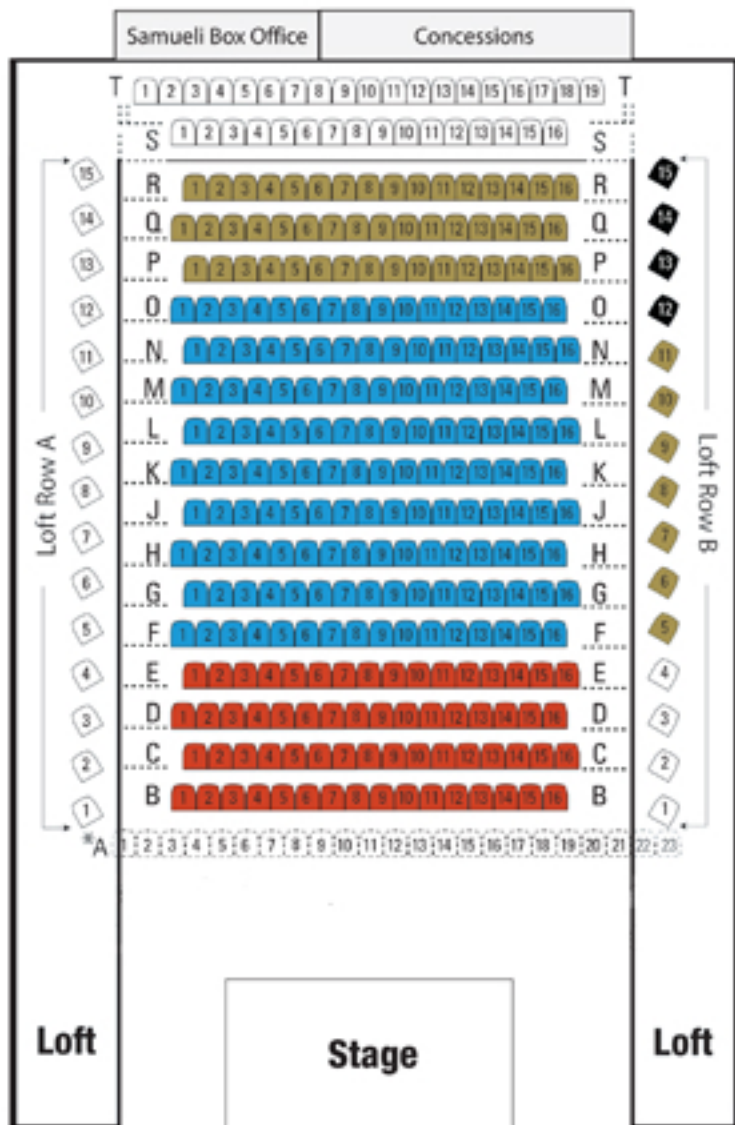

P**1****2**

LOBBY

Samueli Theater